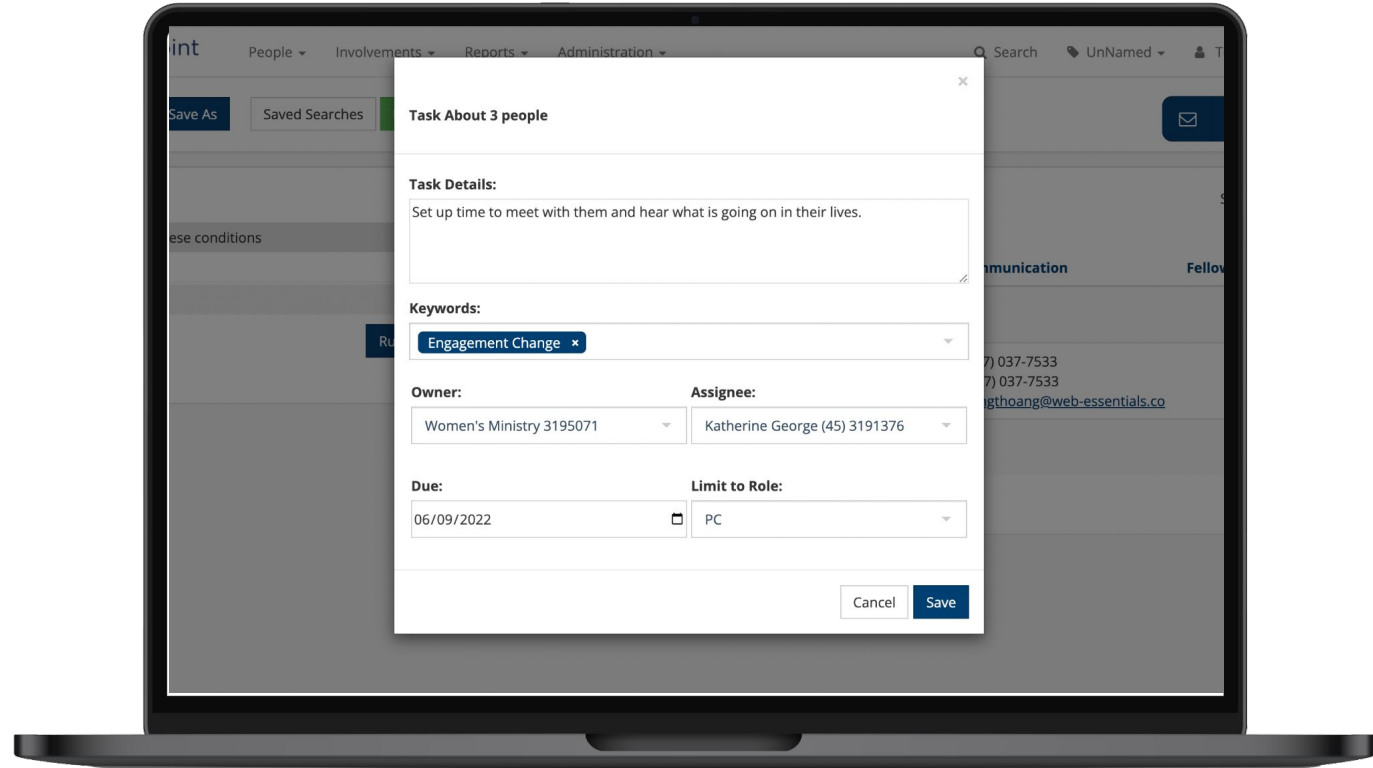

Not about Ranking / Gold Stars

~~Not about Ranking / Gold Stars~~

Baseline per Person

How?

Viewing Over Time

Direction of the Trend

New Search Builder Condition

Schedule a Task