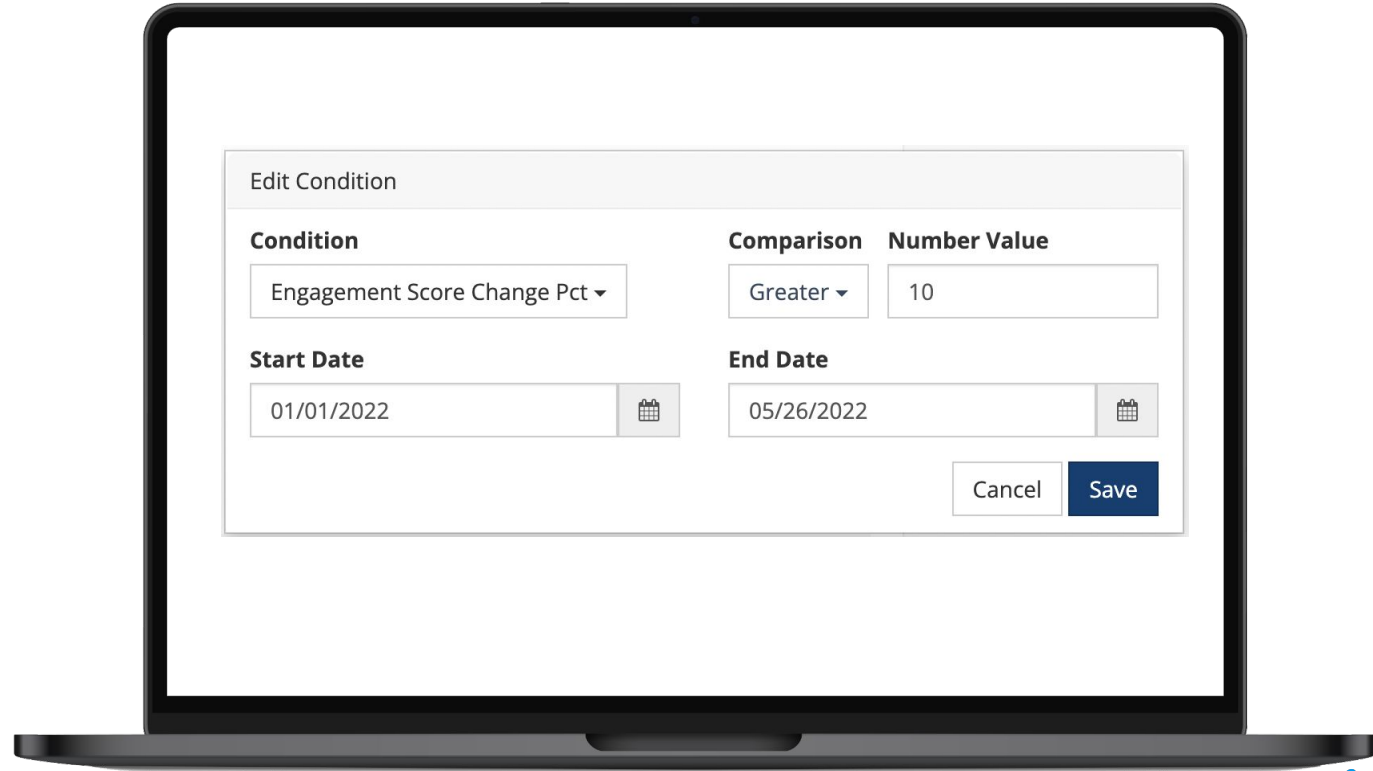

Not about Ranking / Gold Stars

~~Not about Ranking / Gold Stars~~

Baseline per Person

How?

Viewing Over Time

Direction of the Trend

New Search Builder Condition

Schedule a Task