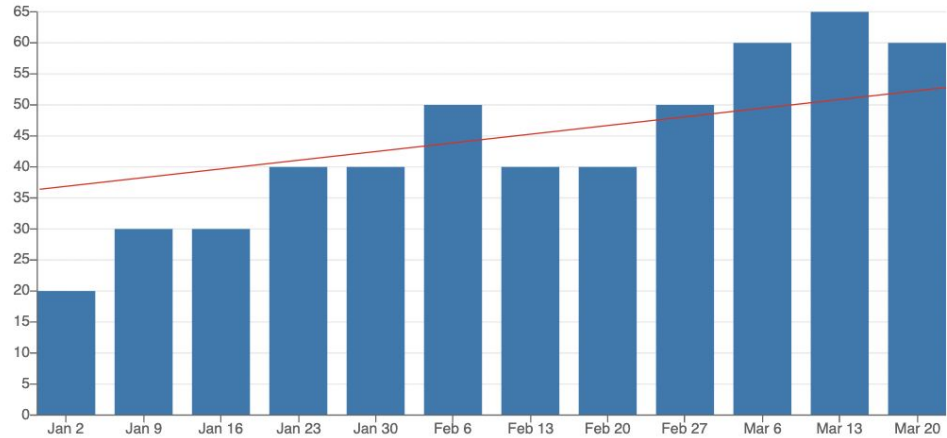

Not about Ranking / Gold Stars

~~Not about Ranking / Gold Stars~~

Baseline per Person

How?

Viewing Over Time

Direction of the Trend

New Search Builder Condition

Schedule a Task