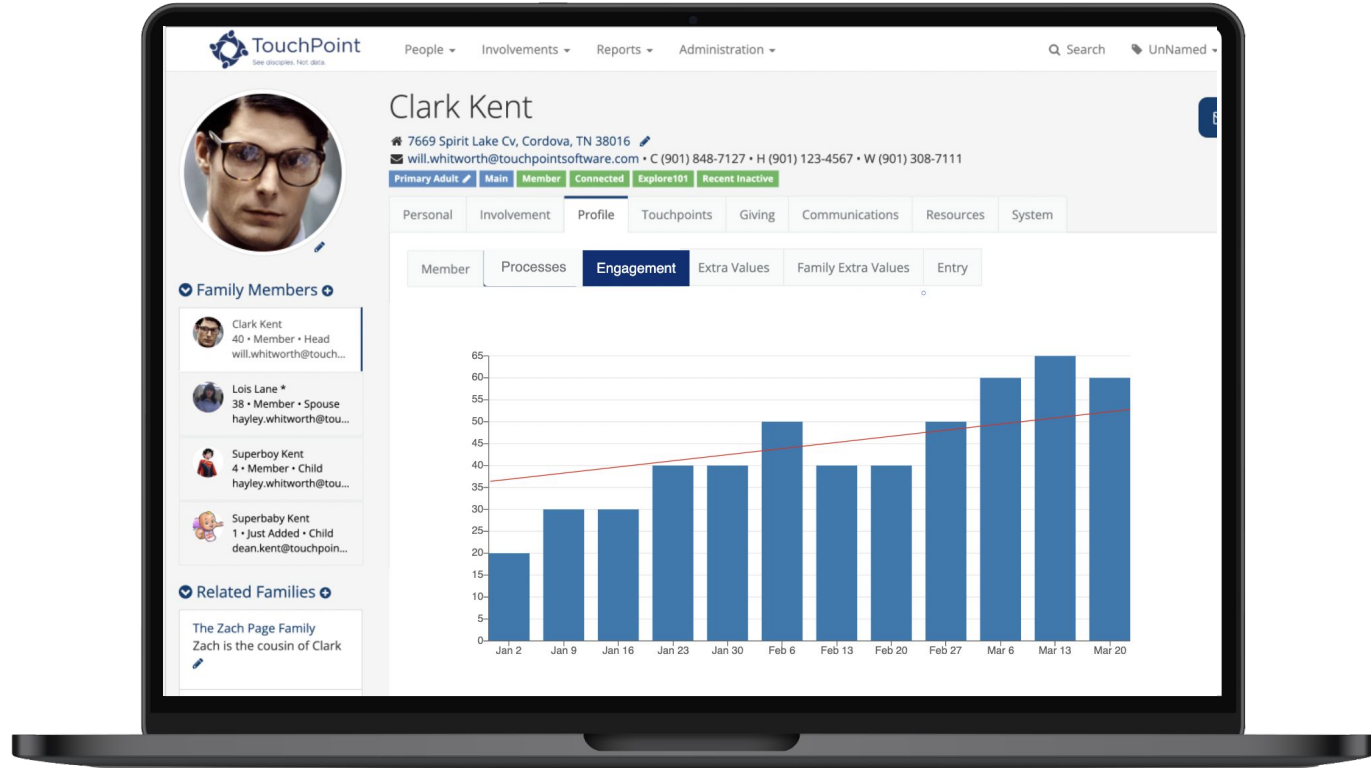

Primary Adult Main Member Connected Seniors Expired Background

Personal Involvement Profile Touchpoints Giving

General

- Lucky to attend 1 Sunday / Month
- Writes a check at least 1x / quarter
- Leads and attends his SG every Wed
- Does not volunteer actively

Not about Ranking / Gold Stars

~~Not about Ranking / Gold Stars~~

Baseline per Person

How?

Viewing Over Time

Direction of the Trend

New Search Builder Condition

Schedule a Task